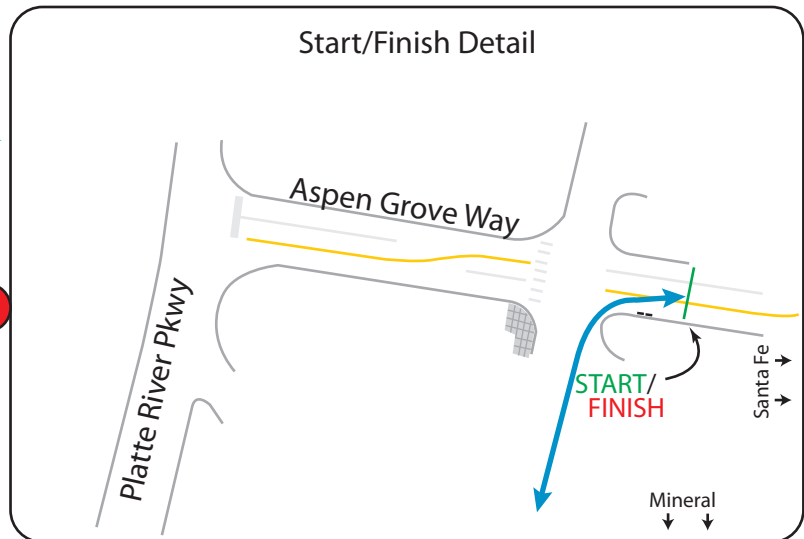

# Woof & Wag 5k

Littleton, CO  
 USATF Certificate CO10051DCR  
 Effective 5/15/11 - 12/31/2020

Course measured following shortest possible route on concrete trail. Runners have full use of the trail, but should yield to oncoming traffic for safety.

Course is to-scale, but trail and street widths are not. Not all cross-trails are shown.

*RaceMeasure* has measured this course following USATF guidelines, and stands by the measurement.

However, *RaceMeasure* does not set out the course on race-day, and is not responsible for courses not set out precisely according to this map.

Points marked with red paint, pink whiskers, on runner's right (except Start).  
 Start/Finish: 13' E of E end of storm drain on S side of road  
 1 mile: 45' W of Pedestrian sign on N, W of bridge  
 2 mile: 148' N of sign before curve  
 3 mile: At fire connection on building, between Victoria's Secret and (#530) and CJ Banks

Start/Finish elevation: 5365' High point: 5381' Low point: 5344'