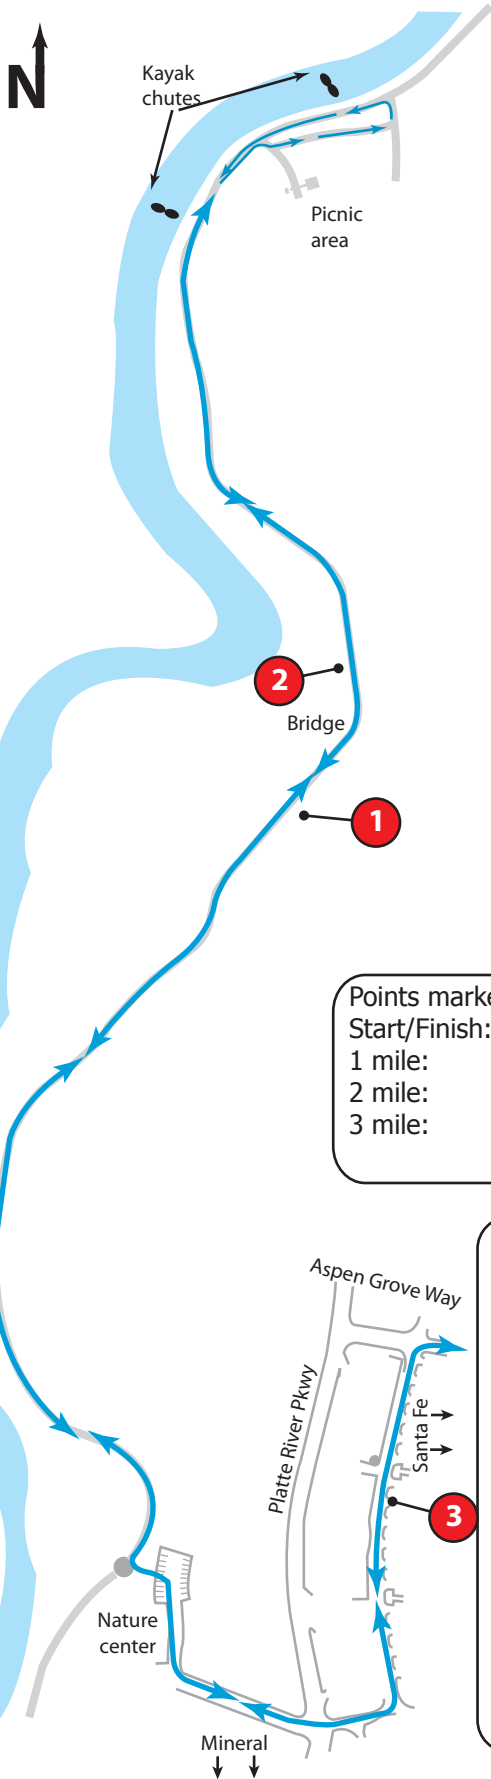

# Woof & Wag 5k

Littleton, CO  
 USATF Certificate CO10051DCR  
 Effective 5/15/11 - 12/31/2020

Course measured following shortest possible route on concrete trail. Runners have full use of the trail, but should yield to oncoming traffic for safety.

Course is to-scale, but trail and street widths are not. Not all cross-trails are shown.

*RaceMeasure* has measured this course following USATF guidelines, and stands by the measurement.

However, *RaceMeasure* does not set out the course on race-day, and is not responsible for courses not set out precisely according to this map.

GPS coordinates are given ONLY to get close to described locations. NOT to be used to replace lost marks. Use descriptions to replace lost marks. NAD83

Start/Finish: N39.58563 W105.02545  
 1 mile: N39.59055 W105.02723  
 2 mile: N39.59188 W105.02668  
 3 mile: N39.58435 W105.02627

Points marked with red paint, pink whiskers, on runner's right (except Start).  
 Start/Finish: 13' E of E end of storm drain on S side of road  
 1 mile: 45' W of Pedestrian sign on N, W of bridge  
 2 mile: 148' N of sign before curve  
 3 mile: At fire connection on building, between Victoria's Secret and (#530) and CJ Banks