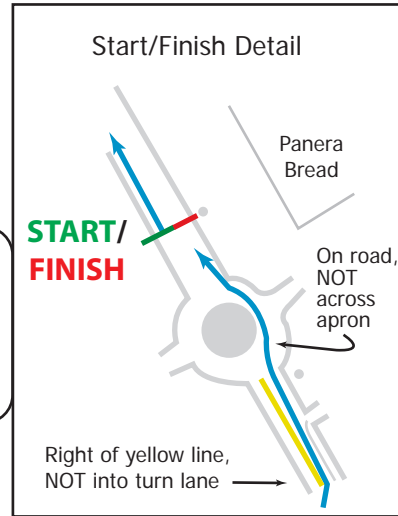

Panerathon 5k

Westminster, CO
USATF Certificate CO09023DCR
Effective 8/21/2009 - 12/31/2019

RaceMeasure has measured this course following USATF guidelines, and stands by the certification.

However, *RaceMeasure* does not set out the course on race-day, and is not responsible for courses not set out precisely according to this map.

Start/Finish: At the concrete light post on the east side of Reed St, N of the roundabout
 1 mile: North of Springhill Suites by Marriot, 10' west of bench on south side of trail
 5k Turn: 3" S of center light in tunnel
 2 mile: 40 yards W of edge of concrete at bridge
 3 mile: 12' S of black signpost (Right lane must turn right). Also, 21' S of concrete light post

All GPS locations NAD 83

Start/Finish:	N39.88776	W105.07757
1 mile:	N39.88416	W105.07235
Turnaround:	N39.88716	W105.06510
2 mile:	N39.88436	W105.06638
3 mile:	N39.88644	W105.07652

1 Start/Finish elevation: 5348' High point: 5348' Low point: 5285' 2 3
 Measurement and map by RaceMeasure, August 2009 Elevation profile by MapMyRun.com