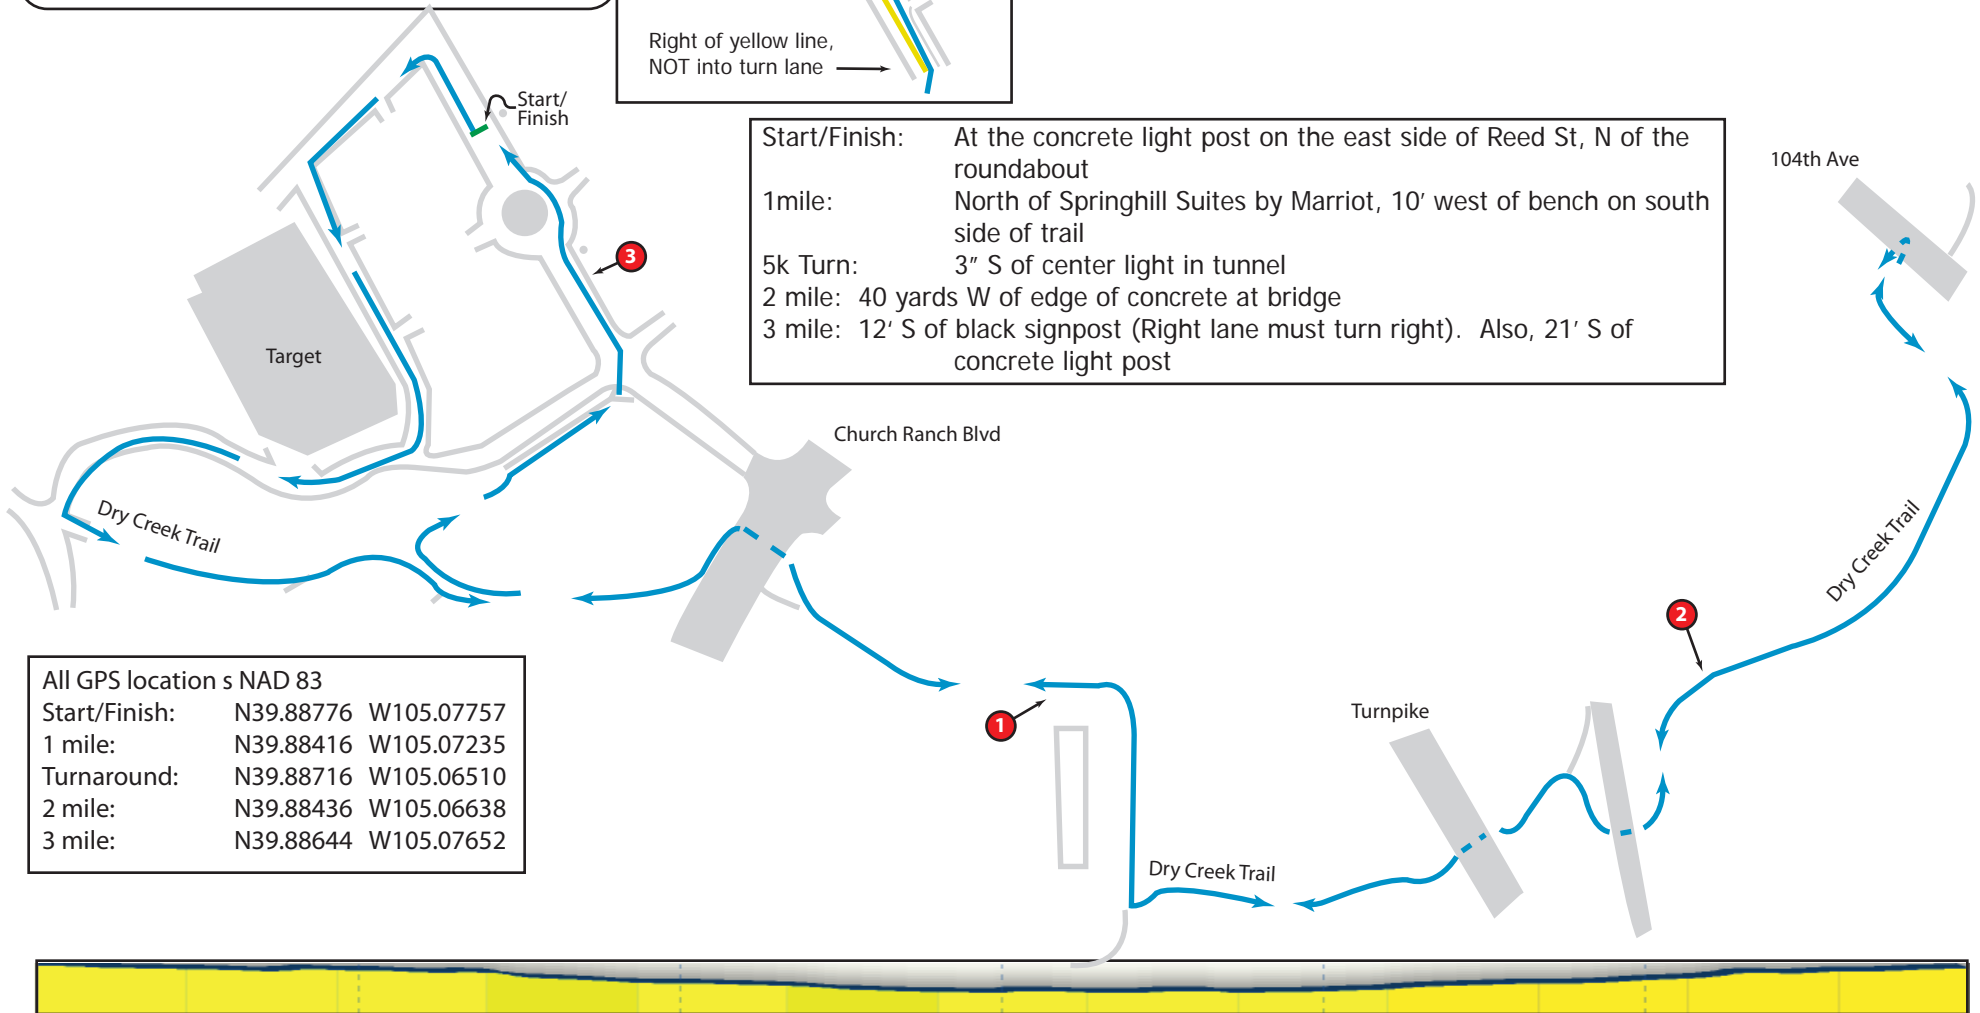

Panerathon 5k

Westminster, CO
USATF Certificate CO09023DCR
Effective 8/21/2009 - 12/31/2019

RaceMeasure has measured this course following USATF guidelines, and stands by the certification.

However, *RaceMeasure* does not set out the course on race-day, and is not responsible for courses not set out precisely according to this map.

Start/Finish: At the concrete light post on the east side of Reed St, N of the roundabout
 1 mile: North of Springhill Suites by Marriot, 10' west of bench on south side of trail
 5k Turn: 3" S of center light in tunnel
 2 mile: 40 yards W of edge of concrete at bridge
 3 mile: 12' S of black signpost (Right lane must turn right). Also, 21' S of concrete light post

All GPS locations NAD 83

Start/Finish:	N39.88776	W105.07757
1 mile:	N39.88416	W105.07235
Turnaround:	N39.88716	W105.06510
2 mile:	N39.88436	W105.06638
3 mile:	N39.88644	W105.07652

1 Start/Finish elevation: 5348' High point: 5348' Low point: 5285' 2 3
 Measurement and map by RaceMeasure, August 2009 Elevation profile by MapMyRun.com