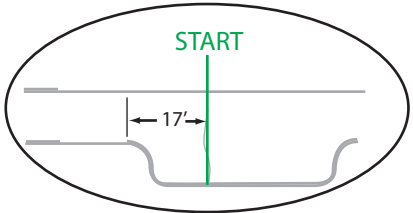

All points marked with pink whiskers and 2" yellow paint spot, opposite of fairway side of cart path.
 Start: By putting green, 17' E of beginning of curb at cart parking. Currently a crack at the start line.
 1 mile: 13' E of sprinkler head next to 4th tee-box (86 yard marker next to tee-box.)
 2 mile: 25 yards N of gas pipeline marking sign, which is on runners' left
 3 mile: 12' S of 100 yard marker; marker is on runners' right
 Finish: At west end of apron on west side of driveway to cart garage

Gobble Wobble 5K

Denver, Colorado
 USA T&F Certificate CO08013DCR
 Expires December 31, 2018

RaceMeasure has measured this course following USA T&F guidelines, and stands by the certification.

However, *RaceMeasure* does not set out the course on race-day, and is not responsible for courses not set out precisely according to this map.

Start elevation: 5390' Finish elevation: 5386' High point: 5419' (1.1 & 1.6 miles) Low point: 5361' (2.5 miles) Gross elevation gain: 102'
 Measurement, map, and elevation profile by RaceMeasure, August 2008 www.RaceMeasure.com