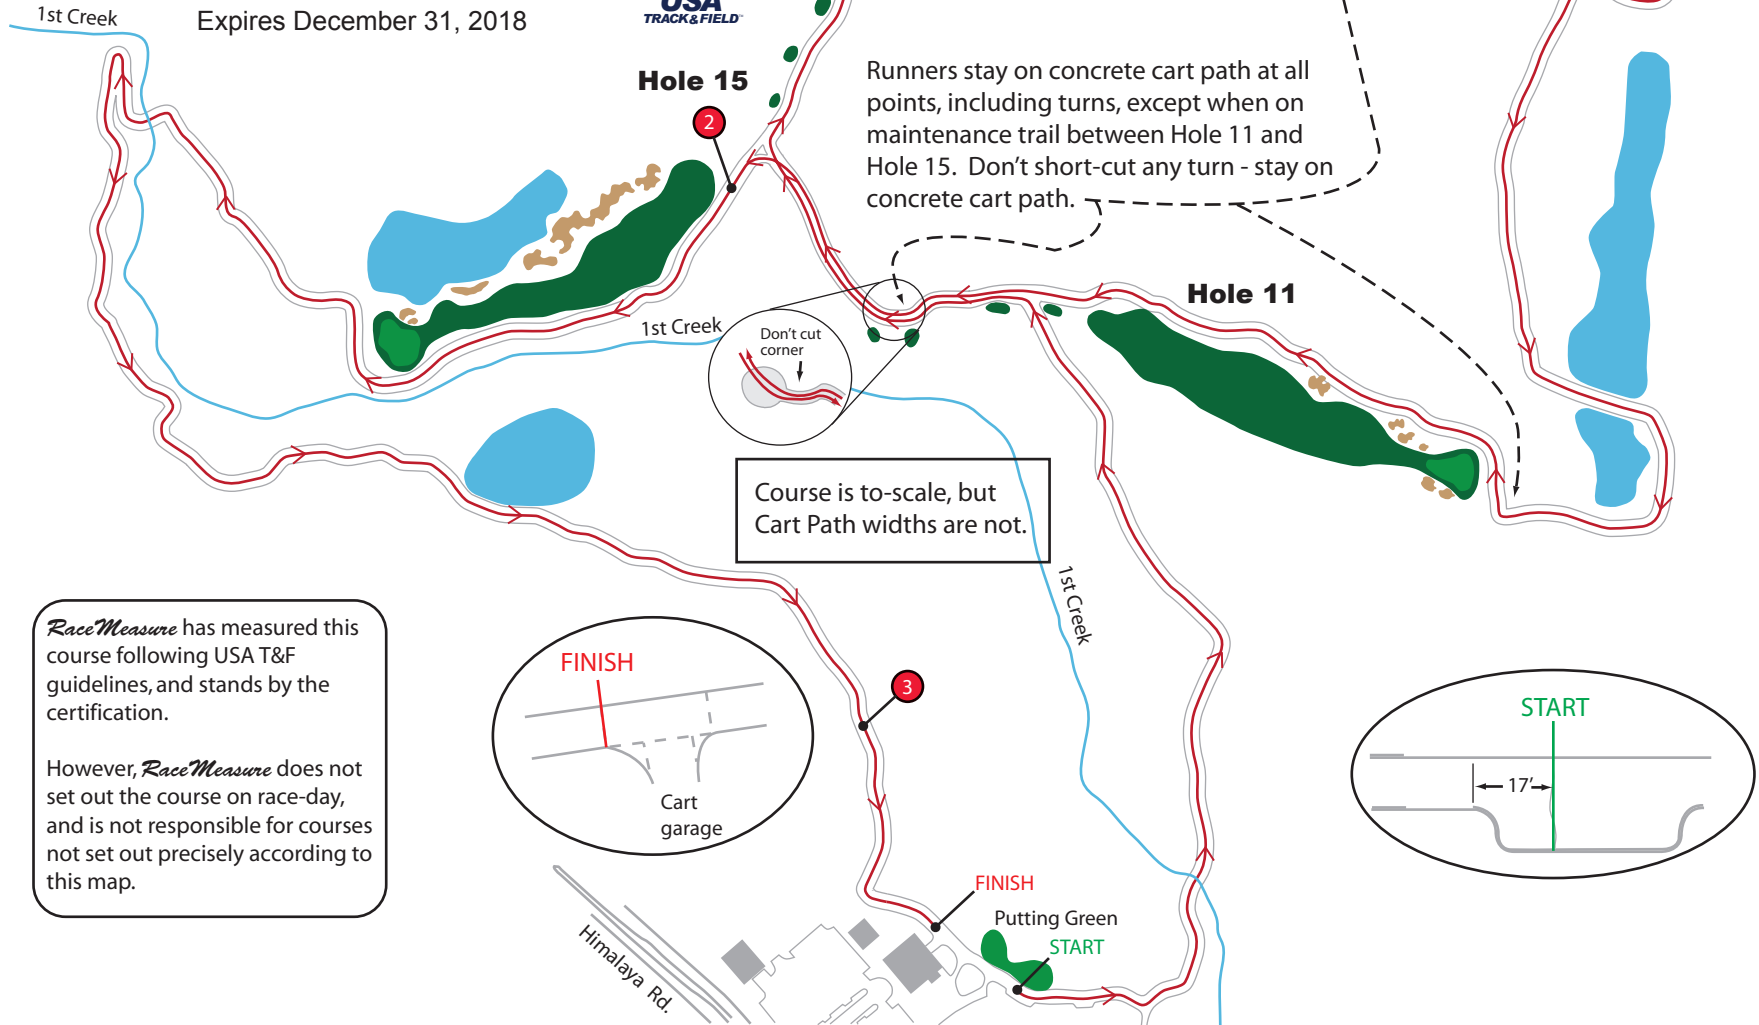

All points marked with pink whiskers and 2" yellow paint spot, opposite of fairway side of cart path.
 Start: By putting green, 17' E of beginning of curb at cart parking. Currently a crack at the start line.
 1 mile: 13' E of sprinkler head next to 4th tee-box (86 yard marker next to tee-box.)
 2 mile: 25 yards N of gas pipeline marking sign, which is on runners' left
 3 mile: 12' S of 100 yard marker; marker is on runners' right
 Finish: At west end of apron on west side of driveway to cart garage

Gobble Wobble 5K

Denver, Colorado
 USA T&F Certificate CO08013DCR
 Expires December 31, 2018

RaceMeasure has measured this course following USA T&F guidelines, and stands by the certification.

However, *RaceMeasure* does not set out the course on race-day, and is not responsible for courses not set out precisely according to this map.

Start elevation: 5390' Finish elevation: 5386' High point: 5419' (1.1 & 1.6 miles) Low point: 5361' (2.5 miles) Gross elevation gain: 102'
 Measurement, map, and elevation profile by RaceMeasure, August 2008 www.RaceMeasure.com